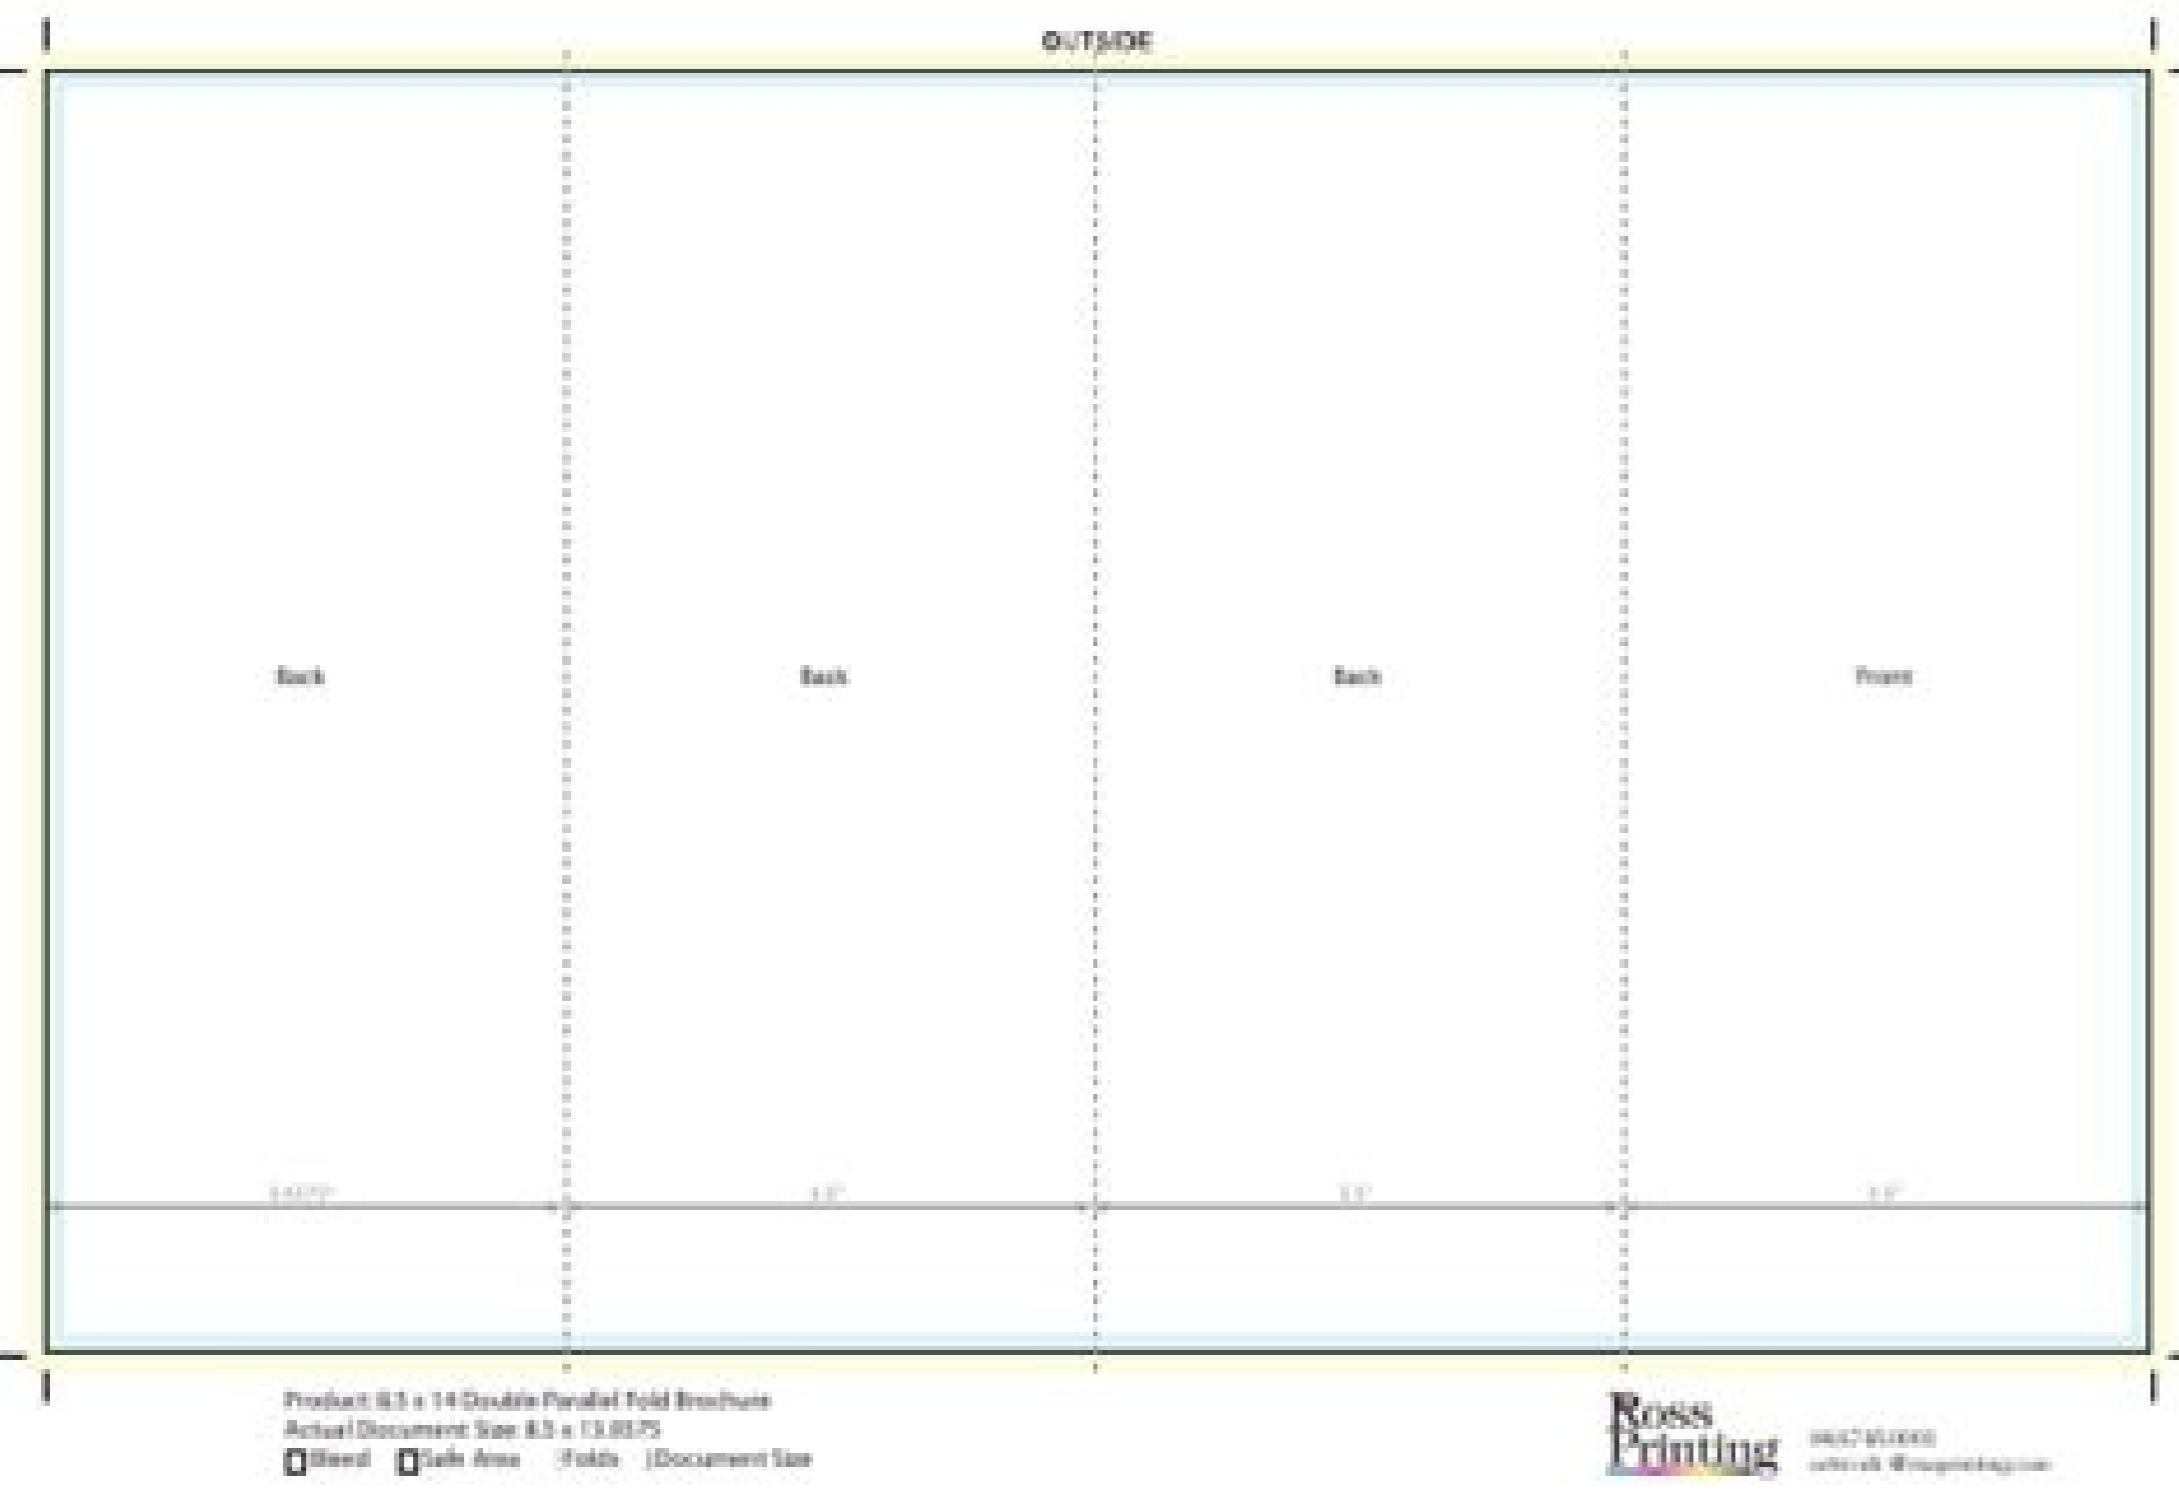

I'm not robot  reCAPTCHA

Open

11 x 17 gate fold brochure template

The final product is a narrower piece, ideal for displaying information in smaller places, such as tourist luggage racks or information centres. Brochures can be folded in many ways to complete the design and desired result of your brochure or flyer. To download the PDF templates, just click with the right mouse button and select Save Target As, Save Link As, Save Link As Available or Download Linked File As Favorites. This is a great way to accommodate a larger sheet, in this case an 11x17, and place it in an envelope #10. Closed door folding models: 8.5 x 14 Closed Gate Fold External, Internal, Both zip 11 x 17 Closed Gate Fold is External, Internal, Both hinged Open gate folding