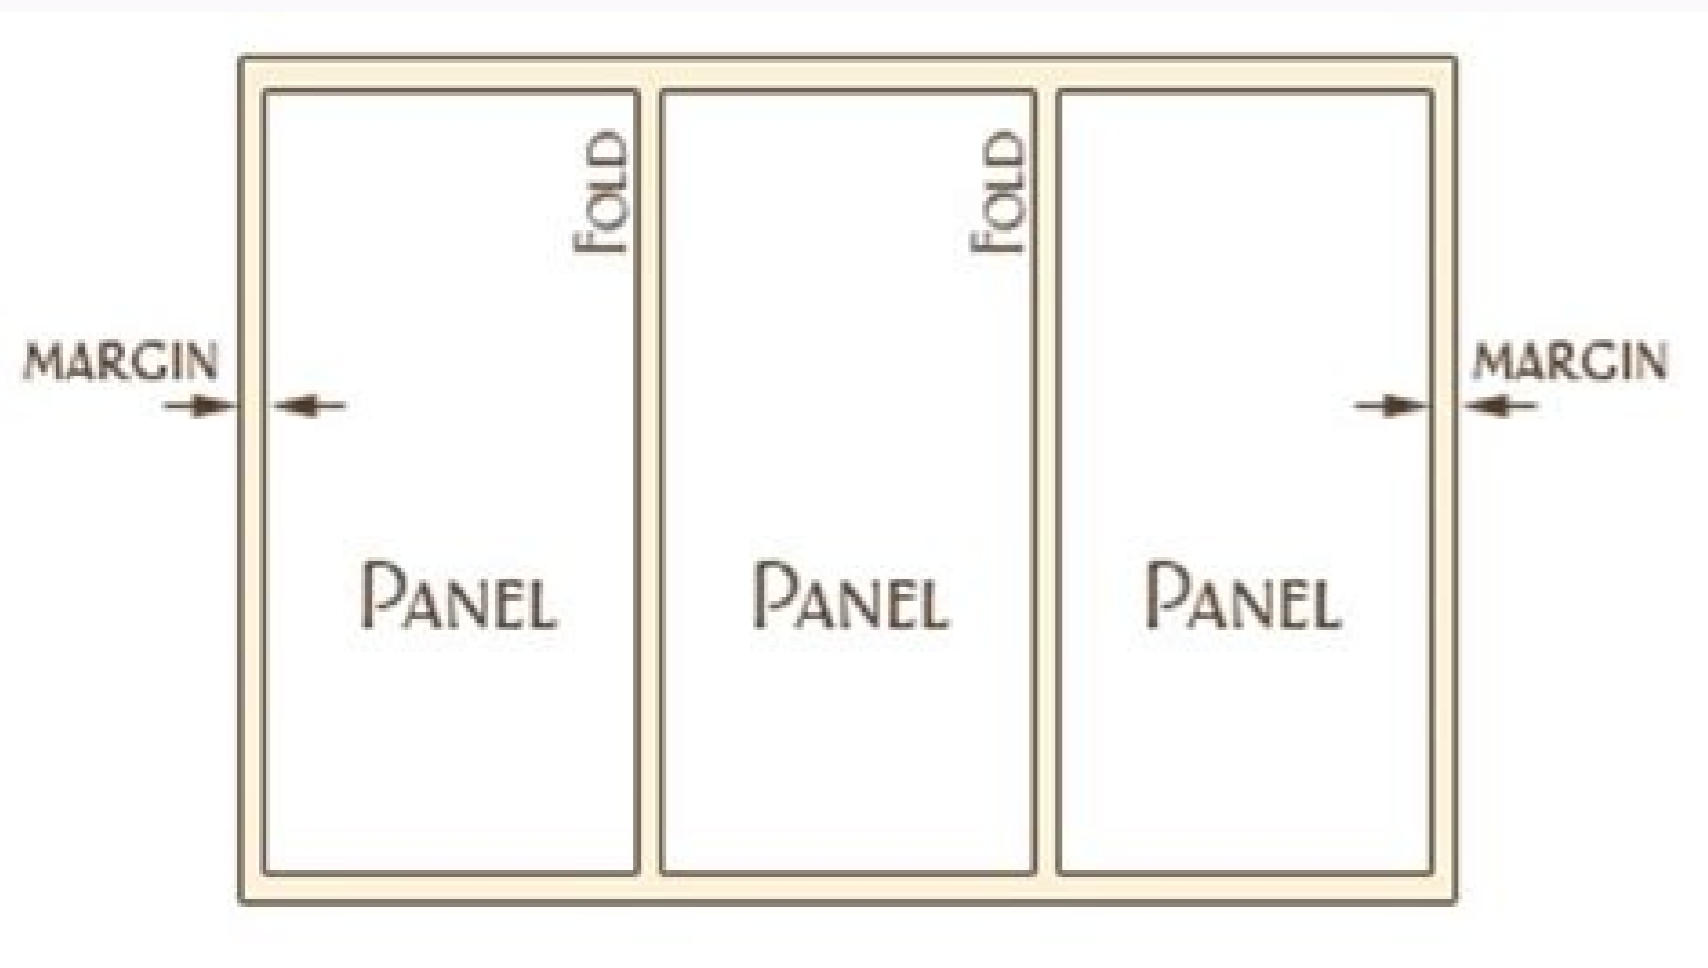

I'm not robot  reCAPTCHA

Open

11 x 17 gate fold brochure template

The final product is a narrower piece, ideal for displaying information in smaller places, such as tourist luggage racks or information centres. Brochures can be folded in many ways to complete the design and desired result of your brochure or flyer. To download the PDF templates, just click with the right mouse button and select Save Target As, Save Link As, Save Link As Available or Download Linked File As Favorites. This is a great way to accommodate a larger sheet, in this case an 11x17, and place it in an envelope #10. Closed door folding models: 8.5 x 14 Closed Gate Fold External, Internal, Both zip 11 x 17 Closed Gate Fold is External, Internal, Both hinged Open gate folding